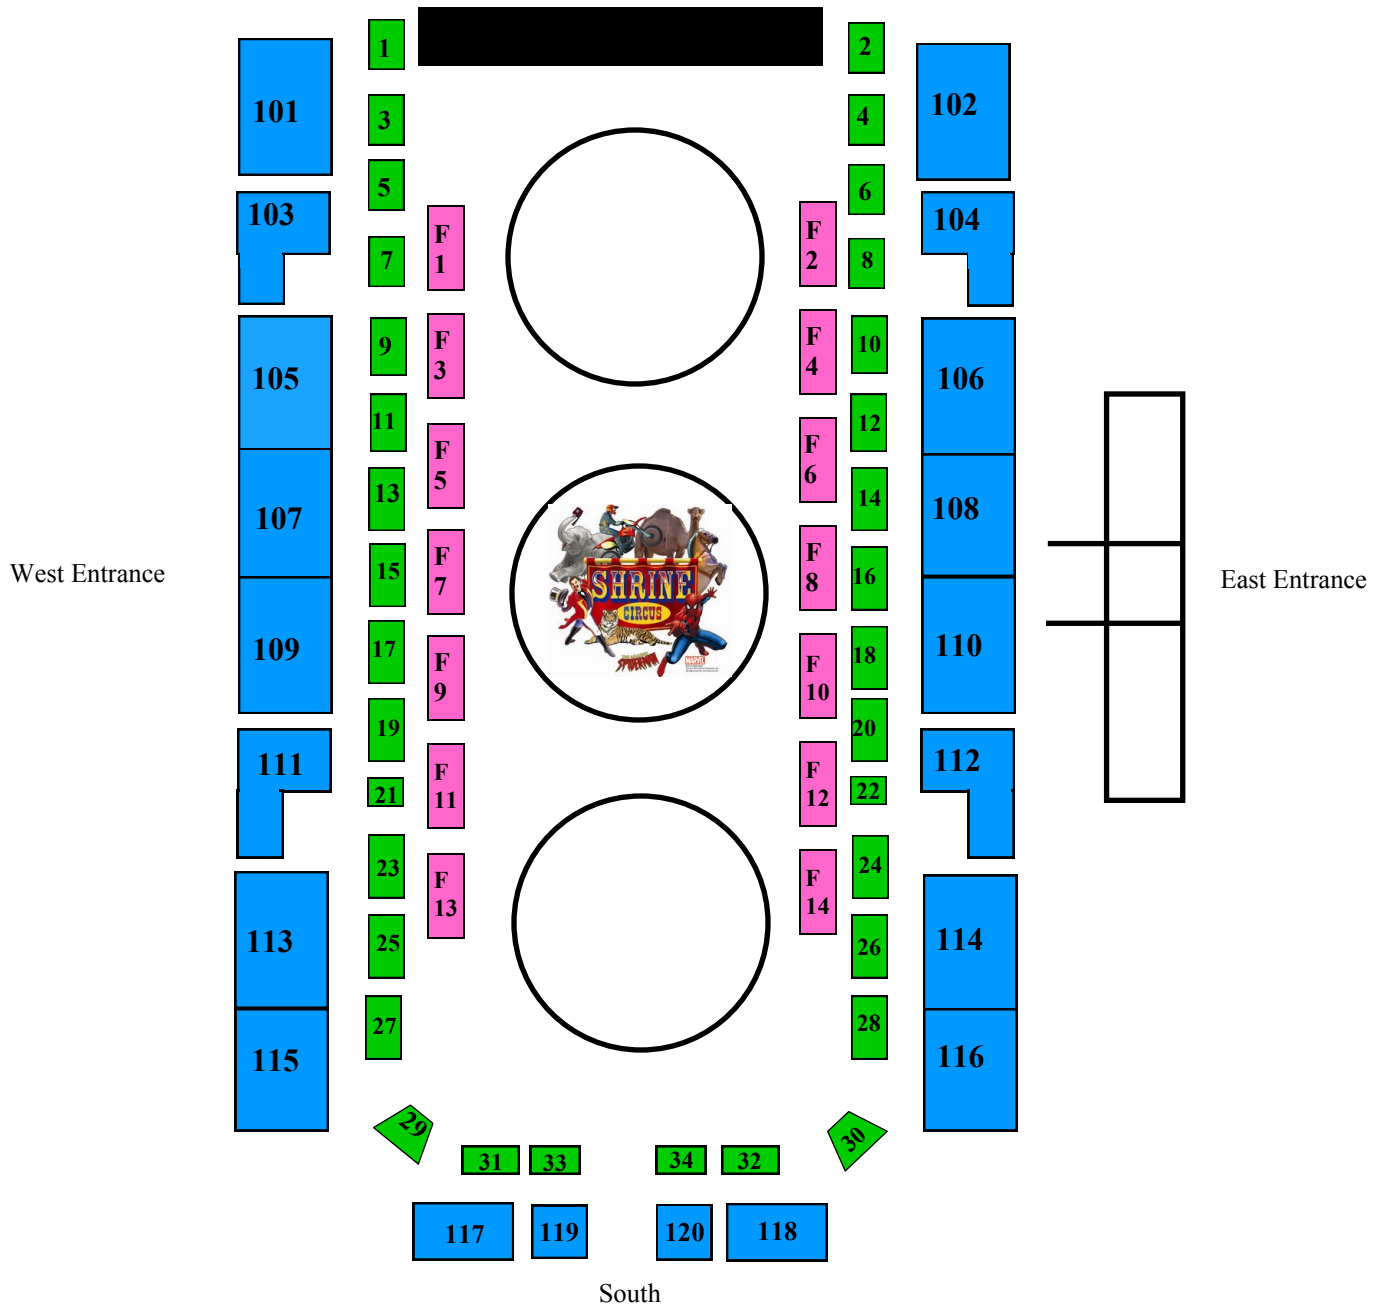

MESQUITE ARENA

North

- Floor Seats**
\$40
- Lower Reserved**
\$35
- General Admission**
\$18

2017 Hella Shrine Circus		
November 17	November 18	November 19
<ul style="list-style-type: none"> • 5:00 pm* • 8:00 pm 	<ul style="list-style-type: none"> • 11:30 am • 2:30 pm • 7:00 pm 	<ul style="list-style-type: none"> • 11:30am • 2:30 pm • 6:00 pm